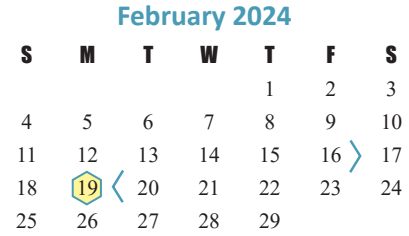

SEPTEMBER
4 Holiday • Students and Staff
22 Campus Professional Learning Day
• No Students
25 2nd Secondary Grading Cycle Begins

OCTOBER
9 Holiday • Students and Staff
16 2nd Elementary Grading Cycle Begins

NOVEMBER
3 Campus Professional Learning Day
• I00 and I01 Pay Grade Employee Flex Day,
No Students
6 3rd Secondary Grading Cycle Begins
20-24 Thanksgiving Holiday • Students and Staff

DECEMBER
15 Early Dismissal and End of Semester
18-29 Winter Holiday • Students and Staff

JANUARY
1 Holiday • Students and Staff
2 Campus Professional Learning Day
• No Students
3 First Day of Spring Semester
15 Holiday • Students and Staff

FEBRUARY
19 Campus Professional Learning Day
• I00 and I01 Pay Grade Employee Flex Day,
No Students
20 5th Secondary Grading Cycle Begins

MARCH
11-15 Spring Break • Students and Staff
18 4th Elementary Grading Cycle Begins
29 Holiday • Students and Staff

APRIL
12 Campus Professional Learning Day
• No Students
15 6th Secondary Grading Cycle Begins

MAY
17 Last Day of School for Graduating Seniors
23 Early Dismissal and Last Day of School
24 Campus Day
27 Holiday • Staff

Days of Instruction	Elem.	Sec.
1st Grading Cycle	40	26
2nd Grading Cycle	39	28
3rd Grading Cycle		25
Fall Semester Total:	79	79
3rd Grading Cycle	46	
4th Grading Cycle	47	32
5th Grading Cycle		32
6th Grading Cycle		29
Spring Semester Total:	93	93
Days of Instruction Total:	172	172

Symbols Key:

- [Begin Elementary Grading Cycle
-] End Elementary Grading Cycle
- < Begin Secondary Grading Cycle
- > End Secondary Grading Cycle
- ☆ New Teacher Orientation Day
- ☐ District Professional Learning
- ☐ Campus Day
- Early Dismissal

- Holiday / Break • Students and Staff
- ☒ District and Campuses Closed to the Public
- ⬡ Campus Professional Learning Day • No Students
- ⬢ Campus Professional Learning Day • I00 and I01 Pay Grade Employee Flex Day, No Students
- ⚠ Last Day of School for Graduating Seniors

Bad Weather Make-Up Day:

This calendar contains enough minutes to cover two bad weather days.

Note: 238-day employees will need to work five (5) additional days.