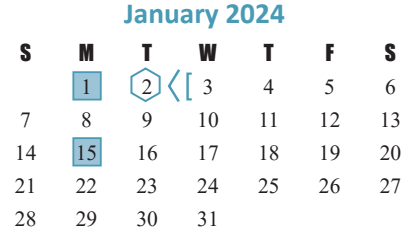

SEPTEMBER
4 Holiday • Students and Staff
22 Campus Professional Learning Day
• No Students
25 2nd Secondary Grading Cycle Begins

OCTOBER
9 Holiday • Students and Staff
16 2nd Elementary Grading Cycle Begins

NOVEMBER
3 Campus Professional Learning Day
• I00 and I01 Pay Grade Employee Flex Day,
No Students
6 3rd Secondary Grading Cycle Begins
20-24 Thanksgiving Holiday • Students and Staff

DECEMBER
15 Early Dismissal and End of Semester
18-29 Winter Holiday • Students and Staff

JANUARY
1 Holiday • Students and Staff
2 Campus Professional Learning Day
• No Students
3 First Day of Spring Semester
15 Holiday • Students and Staff

FEBRUARY
19 Campus Professional Learning Day
• I00 and I01 Pay Grade Employee Flex Day,
No Students
20 5th Secondary Grading Cycle Begins

MARCH
11-15 Spring Break • Students and Staff
18 4th Elementary Grading Cycle Begins
29 Holiday • Students and Staff

APRIL
12 Campus Professional Learning Day
• No Students
15 6th Secondary Grading Cycle Begins

MAY
17 Last Day of School for Graduating Seniors
23 Early Dismissal and Last Day of School
24 Campus Day
27 Holiday • Staff

Days of Instruction	Elem.	Sec.
1st Grading Cycle	40	26
2nd Grading Cycle	39	28
3rd Grading Cycle		25
Fall Semester Total:	79	79
3rd Grading Cycle	46	
4th Grading Cycle	47	32
5th Grading Cycle		32
6th Grading Cycle		29
Spring Semester Total:	93	93
Days of Instruction Total:	172	172

Symbols Key:

- [Begin Elementary Grading Cycle
-] End Elementary Grading Cycle
- < Begin Secondary Grading Cycle
- > End Secondary Grading Cycle
- ☆ New Teacher Orientation Day
- ☐ District Professional Learning
- ☐ Campus Day
- Early Dismissal

- Holiday / Break • Students and Staff
- ☒ District and Campuses Closed to the Public
- ⬡ Campus Professional Learning Day • No Students
- ⬢ Campus Professional Learning Day • I00 and I01 Pay Grade Employee Flex Day, No Students
- ⚠ Last Day of School for Graduating Seniors

Bad Weather Make-Up Day:

This calendar contains enough minutes to cover two bad weather days.

Note: 238-day employees will need to work five (5) additional days.