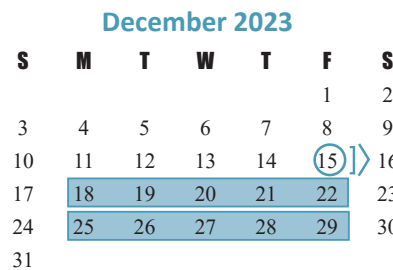

SEPTEMBER
4 Holiday • Students and Staff
22 Campus Professional Learning Day
• No Students
25 2nd Secondary Grading Cycle Begins

OCTOBER
9 Holiday • Students and Staff
16 2nd Elementary Grading Cycle Begins

NOVEMBER
3 Campus Professional Learning Day
• I00 and I01 Pay Grade Employee Flex Day,
No Students
6 3rd Secondary Grading Cycle Begins
20-24 Thanksgiving Holiday • Students and Staff

DECEMBER
15 Early Dismissal and End of Semester
18-29 Winter Holiday • Students and Staff

JANUARY
1 Holiday • Students and Staff
2 Campus Professional Learning Day
• No Students
3 First Day of Spring Semester
15 Holiday • Students and Staff

FEBRUARY
19 Campus Professional Learning Day
• I00 and I01 Pay Grade Employee Flex Day,
No Students
20 5th Secondary Grading Cycle Begins

MARCH
11-15 Spring Break • Students and Staff
18 4th Elementary Grading Cycle Begins
29 Holiday • Students and Staff

APRIL
12 Campus Professional Learning Day
• No Students
15 6th Secondary Grading Cycle Begins

MAY
17 Last Day of School for Graduating Seniors
23 Early Dismissal and Last Day of School
24 Campus Day
27 Holiday • Staff

Days of Instruction	Elem.	Sec.
1st Grading Cycle	40	26
2nd Grading Cycle	39	28
3rd Grading Cycle		25
Fall Semester Total:	79	79
3rd Grading Cycle	46	
4th Grading Cycle	47	32
5th Grading Cycle		32
6th Grading Cycle		29
Spring Semester Total:	93	93
Days of Instruction Total:	172	172

Symbols Key:

- [Begin Elementary Grading Cycle
-] End Elementary Grading Cycle
- < Begin Secondary Grading Cycle
- > End Secondary Grading Cycle
- ☆ New Teacher Orientation Day
- ☐ District Professional Learning
- ☐ Campus Day
- Early Dismissal

- Holiday / Break • Students and Staff
- ☒ District and Campuses Closed to the Public
- ⬡ Campus Professional Learning Day • No Students
- ⬢ Campus Professional Learning Day • I00 and I01 Pay Grade Employee Flex Day, No Students
- ⚠ Last Day of School for Graduating Seniors

Bad Weather Make-Up Day:

This calendar contains enough minutes to cover two bad weather days.

Note: 238-day employees will need to work five (5) additional days.